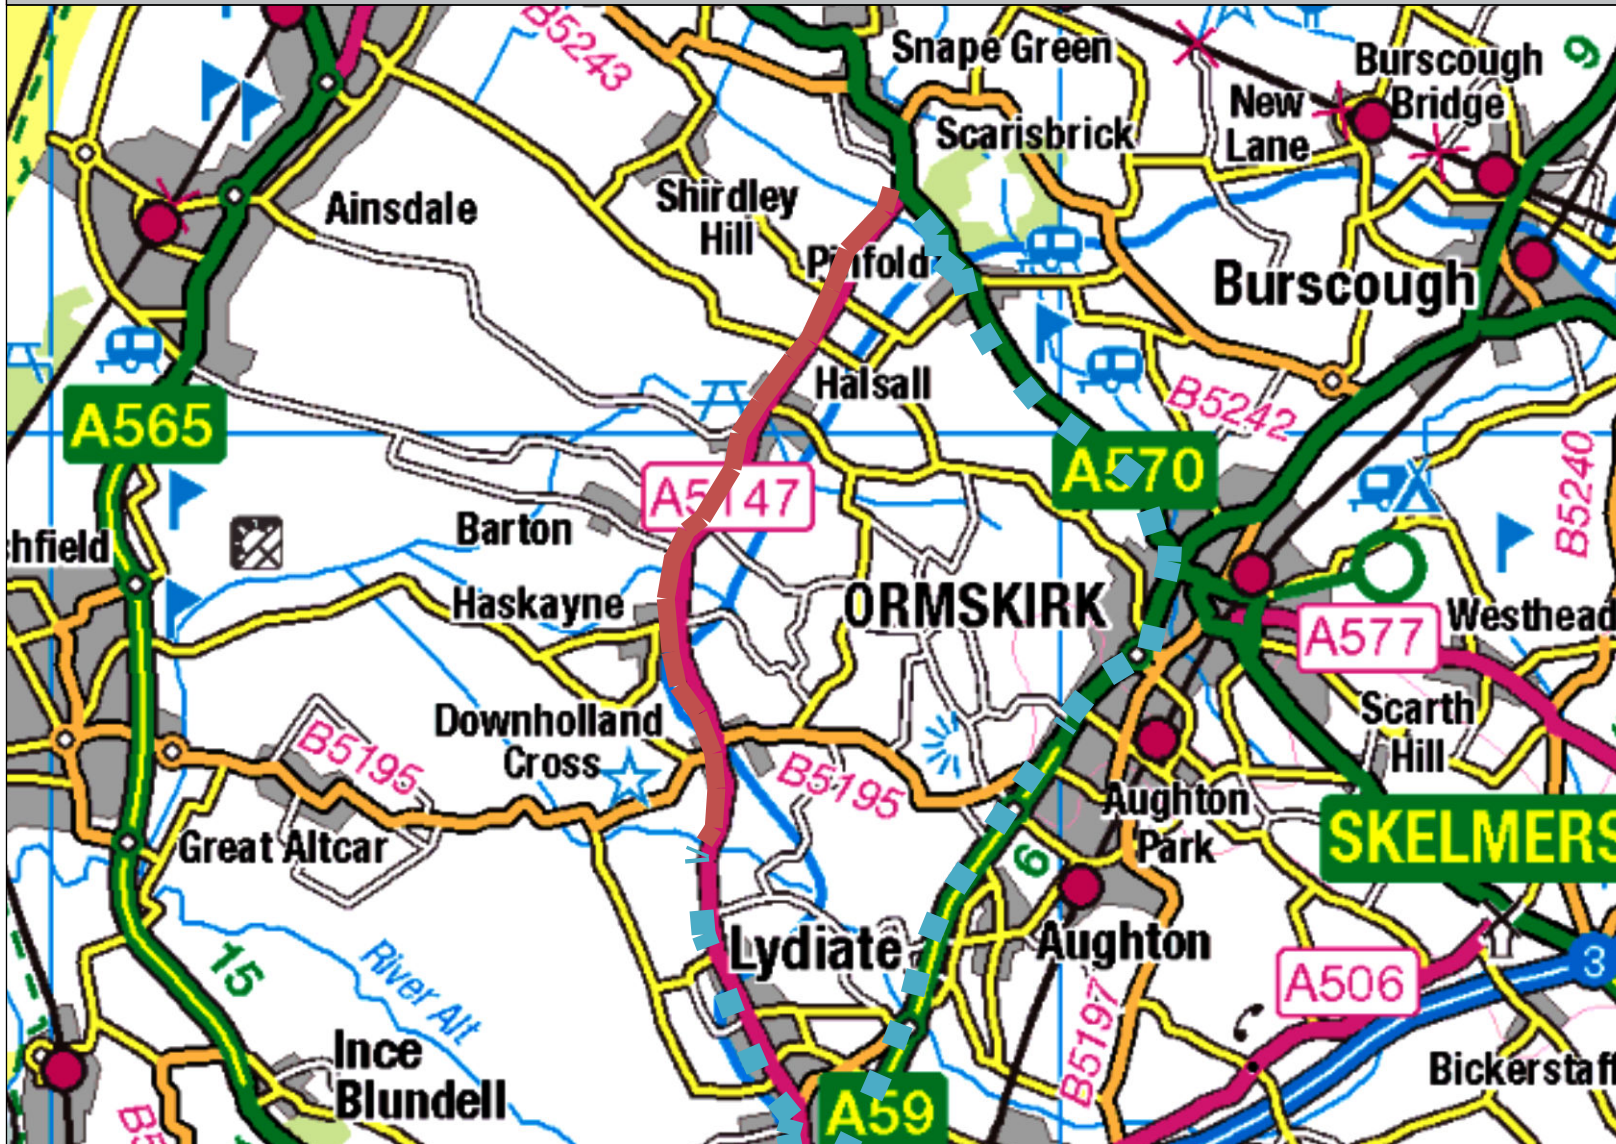

Gorsuch Lane Diversion Route

Author:

Date Created: 19/12/2024

Map Scale: 1:75,000
Map Centre: 337613E 408594N